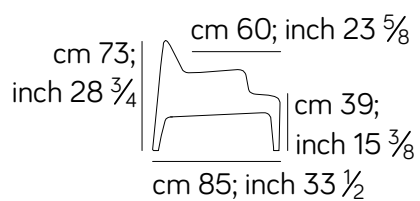

# Frida - AM034

Poltrone / armchair

---

010

75 cm; 29  $\frac{1}{2}$  inch

75 cm; 29  $\frac{1}{2}$  inch