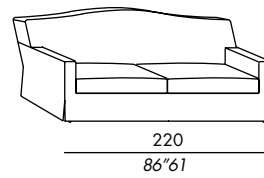

NEUMAN

2005

- divani sfoderabili
- struttura in legno
- imbottitura in poliuretano indeformabile
- piedini in legno tinto black
- cuscino seduta in piuma supportata

- sofas with completely removable covers
- wooden frame
- non-deformable polyurethane padding
- feet in black stained wood
- seat cushion in reinforced feathers

- Abziehbare Sofas
- Holzgestell
- Polsterung aus unverformbaren PU-Schäumen
- Holzfüße black gebeizt
- Sitzkissen Polyesterdaune

- canapés déhoussables
- structure en bois
- rembourrage en polyuréthane indéformable
- pieds en bois teinté black
- coussin assise en plumes renforcées

- sofás desenfundables
- estructura de madera
- relleno en poliuretano indeformable
- patas de madera teñida black
- cojín asiento en pluma soportada

sofa 220