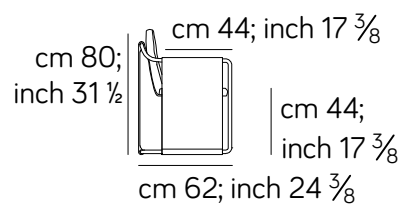

Kimono - AM010

Poltrone / armchair

010

90 cm; 35 3/8 inch

90 cm; 35 3/8 inch