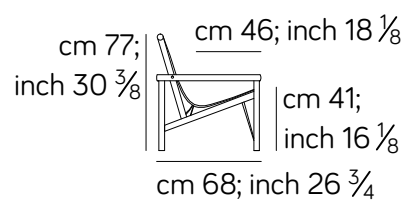

# Ease - AM037

Poltrone / armchair

---

010

65 cm; 25  $\frac{5}{8}$  inch

65 cm; 25  $\frac{5}{8}$  inch