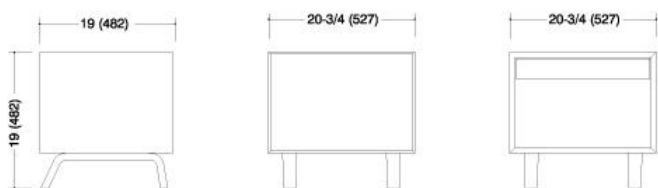

Classic Walnut

MULTIFLEX BEDSIDE TABLE

Bedside Table with drawer