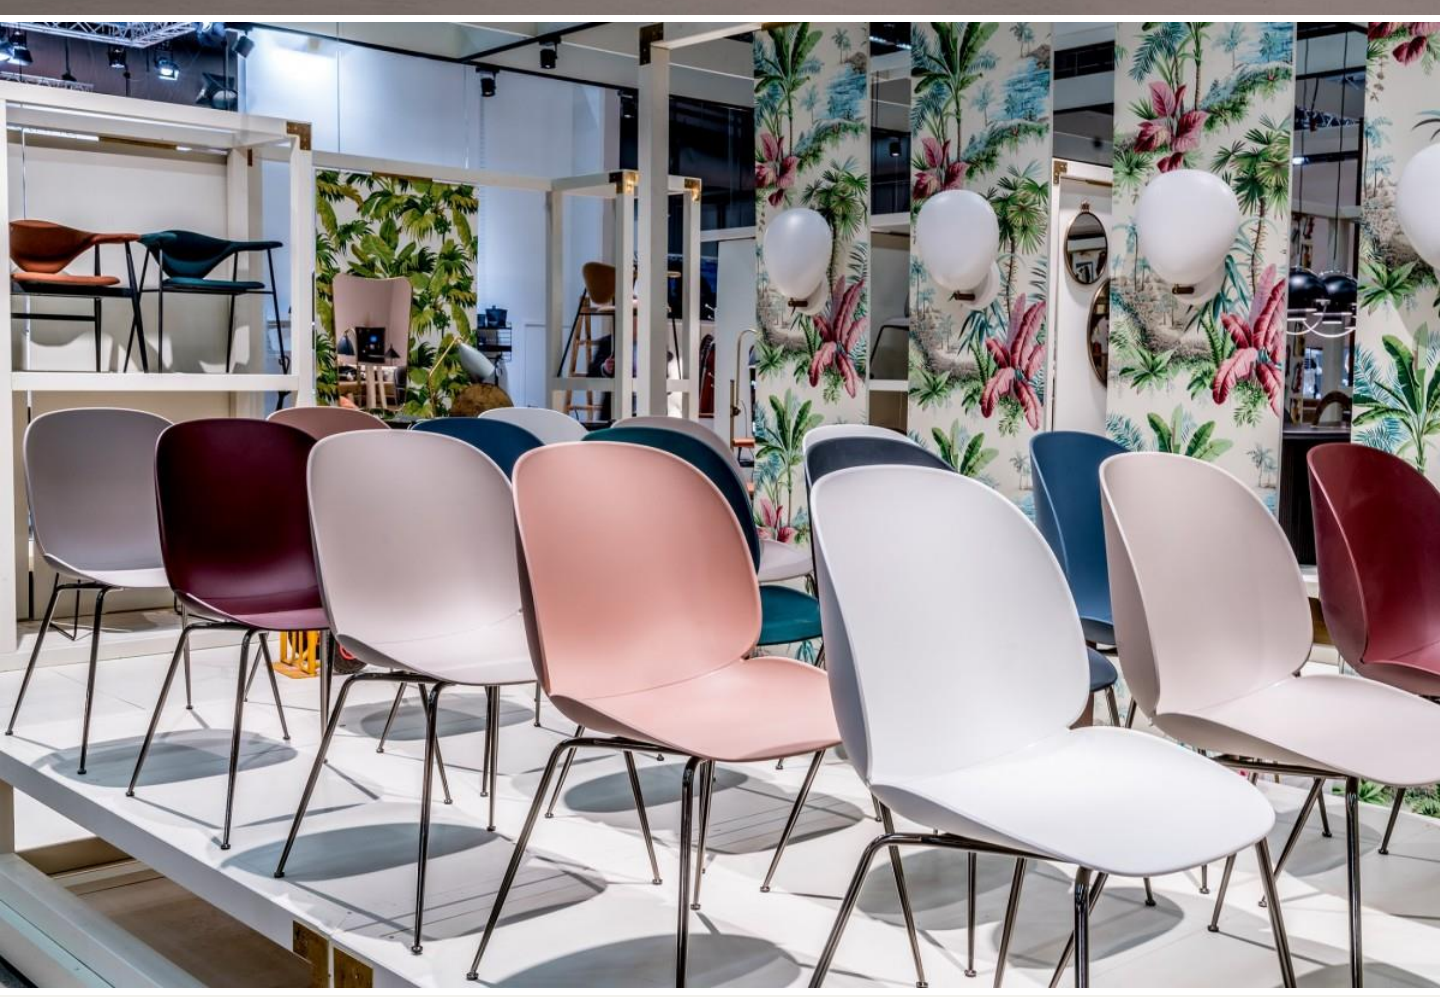

GUBI 

BEETLE DINING CHAIR - Seat Upholstered

Taking inspiration from the four-legged creature - the beetle, GamFratesi has been looking closely at its characteristic elements: shape, shells, sutures, rigid outside and soft inside. With its polypropylene plastic shell and seat upholstery, the Beetle Chair has a light expression with an additional comfort. Thanks to its wide spectrum of colour options and upholstery possibilities, the chair encourages for personalisation. Due to its unique design, the seat upholstery can also be changed with time to give the chair a different expression and new life to the interior decoration. The comfortable yet dynamic design makes the Beetle Chair suitable for multiple environments whether it is in the home or the workplace.

Design by Gamfratesi

Dark Pink

Sweet Pink

Green

New Beige

Black

White

Blue Grey

DIMENSIONS 560 W x 580 D x 860 H/ 460 SH

Brass Base

Oak Base